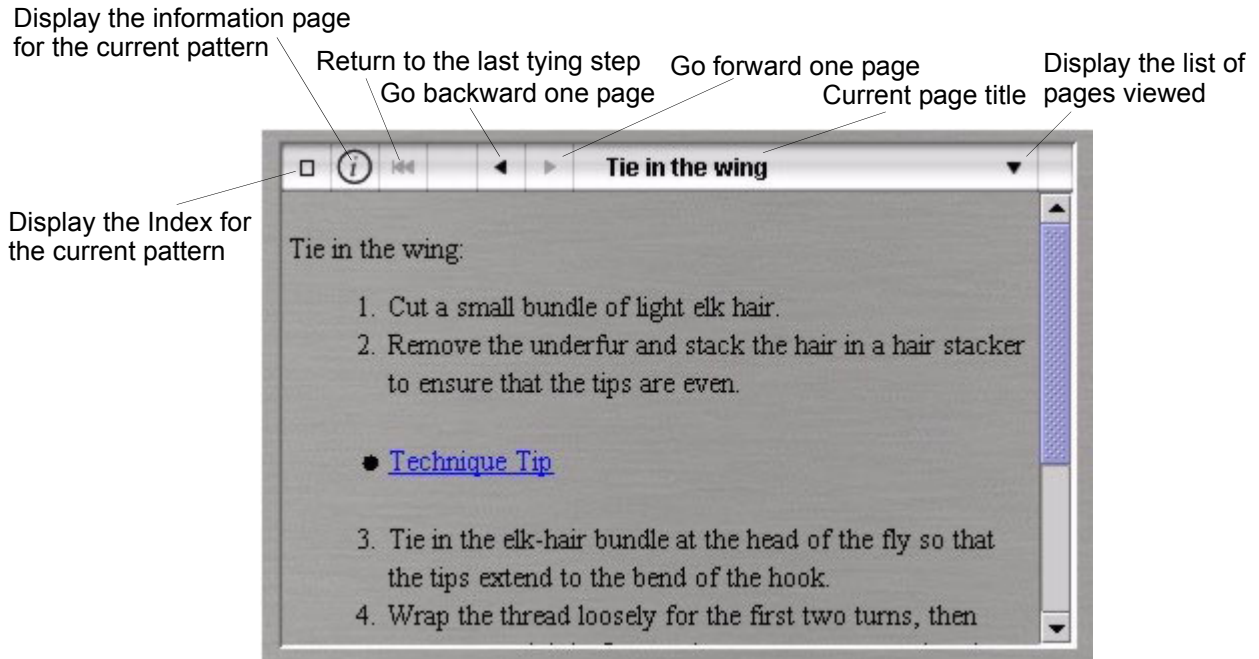

### Virtual-reality (VR) Panel

The VR Panel shows you the selected pattern in various stages of completion. At each step, you can rotate the fly 360 degrees so you can see exactly how that step, and the fly to that point, is constructed. The VR panel also allows you to zoom in for a detailed view of a specific part of the fly, drag the zoomed image to a different position inside the VR Panel, and select the next or previous tying step. The following image points out all of the features the VR Panel provides.

Notice that the cursor changes depending on where it is in the VR Panel.

### Video Panel

The Video Panel contains a video clip that shows you how to perform the current step in tying the selected pattern. When you finish the current step, the fly should look like the example shown in the VR Panel. The Video Panel allows you to play the current video clip, rewind the clip, move to a specific position within the clip and then play it, or select the next or previous step in the selected pattern. You can also change the size of the Video Panel, although the best picture quality is at the default size. The following image points out all of the features the Video Panel provides.

### Text Panel

The Text Panel contains detailed information about the current step, the index for or an overview of the current pattern, or a description of a material or tool. Text in this panel can contain hyperlinks that jump to other text information or play a video. If you are in the process of tying a fly and read one or more different text descriptions of materials or techniques, for example, you can immediately return to the step you were on by clicking the Last Step button. The following image points out all of the features the Text Panel provides.