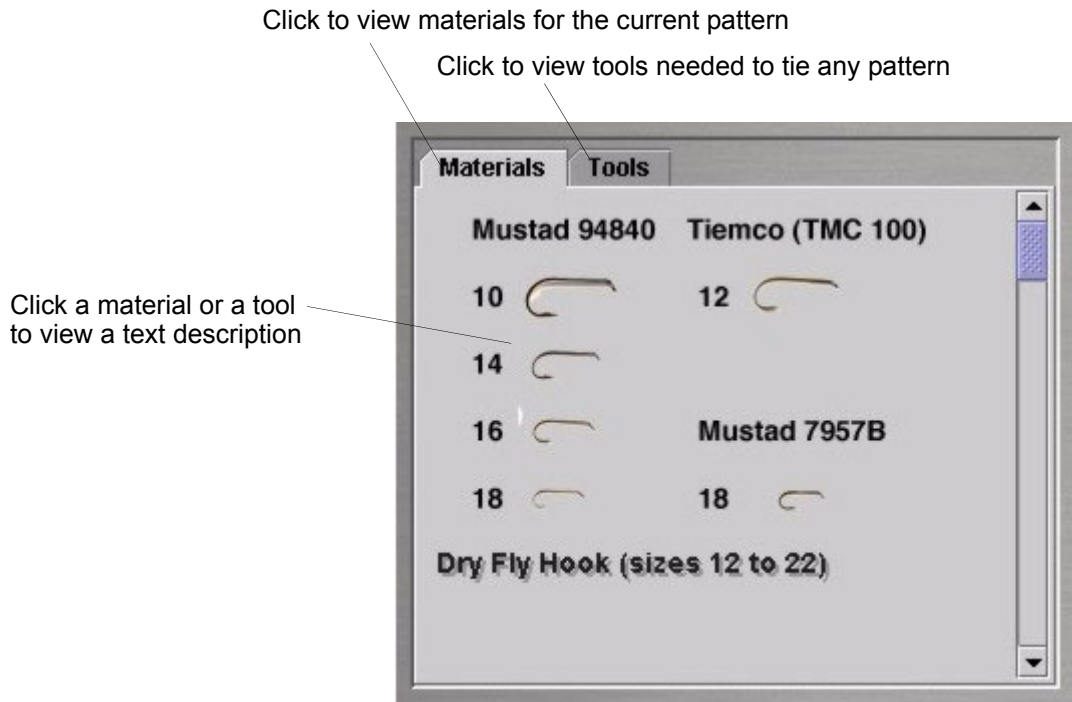

Notice that the cursor changes depending on where it is in the VR Panel.

### Video Panel

The Video Panel contains a video clip that shows you how to perform the current step in tying the selected pattern. When you finish the current step, the fly should look like the example shown in the VR Panel. The Video Panel allows you to play the current video clip, rewind the clip, move to a specific position within the clip and then play it, or select the next or previous step in the selected pattern. You can also change the size of the Video Panel, although the best picture quality is at the default size. The following image points out all of the features the Video Panel provides.

### Text Panel

The Text Panel contains detailed information about the current step, the index for or an overview of the current pattern, or a description of a material or tool. Text in this panel can contain hyperlinks that jump to other text information or play a video. If you are in the process of tying a fly and read one or more different text descriptions of materials or techniques, for example, you can immediately return to the step you were on by clicking the Last Step button. The following image points out all of the features the Text Panel provides.

### Materials/Tools Panel

The Materials/Tools panel displays a picture of the materials used to tie the selected pattern, in the order they are used, or tools commonly used to tie any fly. Click the image of a material or tool to display a text description of that item in the Text Panel. The following image points out all of the features the Materials/Tools Panel provides.