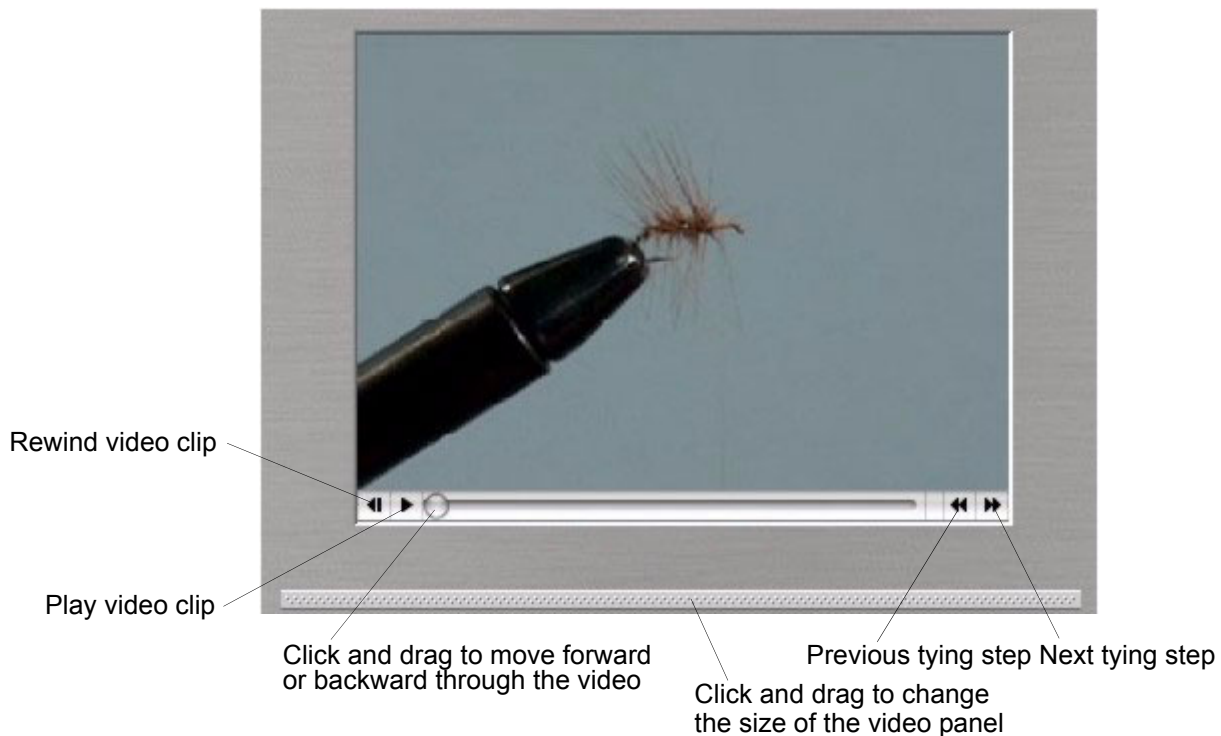

### Virtual-reality (VR) Panel

The VR Panel shows you the selected pattern in various stages of completion. At each step, you can rotate the fly 360 degrees so you can see exactly how that step, and the fly to that point, is constructed. The VR panel also allows you to zoom in for a detailed view of a specific part of the fly, drag the zoomed image to a different position inside the VR Panel, and select the next or previous tying step. The following image points out all of the features the VR Panel provides.

Notice that the cursor changes depending on where it is in the VR Panel.

### Video Panel

The Video Panel contains a video clip that shows you how to perform the current step in tying the selected pattern. When you finish the current step, the fly should look like the example shown in the VR Panel. The Video Panel allows you to play the current video clip, rewind the clip, move to a specific position within the clip and then play it, or select the next or previous step in the selected pattern. You can also change the size of the Video Panel, although the best picture quality is at the default size. The following image points out all of the features the Video Panel provides.